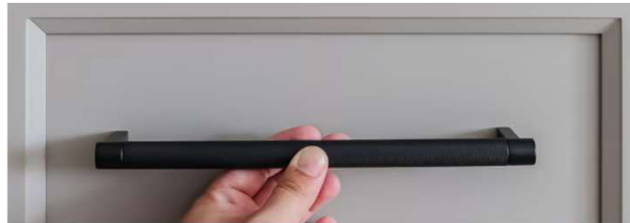

EMTEK
SELECT TRANSITIONAL SMOOTH
CABINET HARDWARE
FINISH: BLACK